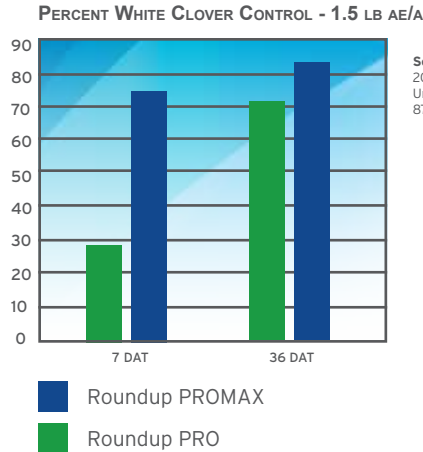

■ More Concentrated

- Roundup PROMAX is formulated as a potassium (K+) salt. The smaller K+ - salt molecule allows a 33% higher concentration of glyphosate in every gallon.
- Roundup PROMAX contains 4.5 lbs. acid equivalent (a.e.) per gallon vs. only 3.0 lbs a.e. per gallon in older 41% IPA Salt Formulations.
- The new 1.67 gallon jug of Roundup PROMAX makes up to 142 gallons of spray solution at the annual weed use rate of 1.5 oz, per gallon or 106 gallons at the 2.0 oz per gallon rate recommended for perennial weeds, brush and vines.
- Additional surfactant is not required or recommended.

■ **30 Minute Rainfast Warranty**

- The unique surfactant system used in Roundup PROMAX allows faster leaf penetration and gets the weed killing power you need into the plant in as little as 30 minutes. That's half the time of the old Roundup PRO. So Monsanto offers a 30 minute rainfast warranty to back you up. Performance the imitators are still trying to match.

■ **Consistent Performance**

FASTER VISUAL SYMPTOMS - IMPROVED PERFORMANCE - CONSISTENT WEED CONTROL

IMPROVED PERFORMANCE VS. OLD ROUNDUP PRO

Source: University Field Trial 2007D01004, Southern Illinois University, applied June 14, 2007, 87 GPA spray volume.

- Faster leaf penetration also means the maximum amount of weed killing power gets down into the roots in as little as 24 hrs. You'll see faster visual symptoms and the consistent weed control you've come to know and trust with Roundup®. Choose Roundup PROMAX and worry less about the weather, poor results and costly callbacks.